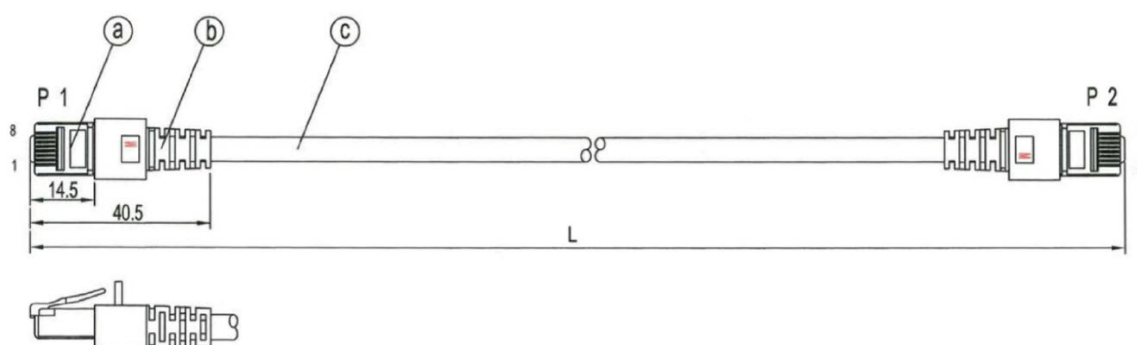

DATENBLATT

RJ45 Patchkabel S/FTP, Cat.6, LSZH, grau

Normen, Zulassungen, Zertifizierungen

Steckverbinder

IEC 60603-7-5

Verfügbare Varianten

Art.Nr.	Bezeichnung	Länge	Längentoleranz
K5510.0,15	RJ45 Patchkabel S/FTP, Cat.6, LSZH, 0,15m, grau	0,15 m	±5 %
K5510.0,25	RJ45 Patchkabel S/FTP, Cat.6, LSZH, 0,25m, grau	0,25 m	±5 %
K5510.0,5	RJ45 Patchkabel S/FTP, Cat.6, LSZH, 0,5m, grau	0,5 m	±5 %
K5510.0,75	RJ45 Patchkabel S/FTP, Cat.6, LSZH, 0,75m, grau	0,75 m	±5 %
K5510.1	RJ45 Patchkabel S/FTP, Cat.6, LSZH, 1m, grau	1,0 m	±5 %
K5510.1,5	RJ45 Patchkabel S/FTP, Cat.6, LSZH, 1,5m, grau	1,5 m	±5 %
K5510.2	RJ45 Patchkabel S/FTP, Cat.6, LSZH, 2m, grau	2,0 m	±5 %
K5510.3	RJ45 Patchkabel S/FTP, Cat.6, LSZH, 3m, grau	3,0 m	±5 %
K5510.5	RJ45 Patchkabel S/FTP, Cat.6, LSZH, 5m, grau	5,0 m	±5 %
K5510.7,5	RJ45 Patchkabel S/FTP, Cat.6, LSZH, 7,5m, grau	7,5 m	±5 %
K5510.10	RJ45 Patchkabel S/FTP, Cat.6, LSZH, 10m, grau	10,0 m	±5 %
K5510.15	RJ45 Patchkabel S/FTP, Cat.6, LSZH, 15m, grau	15,0 m	±5 %
K5510.20	RJ45 Patchkabel S/FTP, Cat.6, LSZH, 20m, grau	20,0 m	±5 %
K5510.25	RJ45 Patchkabel S/FTP, Cat.6, LSZH, 25m, grau	25,0 m	±5 %
K5510.30	RJ45 Patchkabel S/FTP, Cat.6, LSZH, 30m, grau	30,0 m	±5 %
K5510.40	RJ45 Patchkabel S/FTP, Cat.6, LSZH, 40m, grau	40,0 m	±5 %
K5510.50	RJ45 Patchkabel S/FTP, Cat.6, LSZH, 50m, grau	50,0 m	±5 %

Abbildungen

Ähnlicher Artikel

K5512.1

RJ45 Patchkabel S/FTP, Cat.6, LSZH, rot

Dieses Datenblatt wurde maschinell am 24-09-2021 erzeugt. Technische Änderungen vorbehalten.