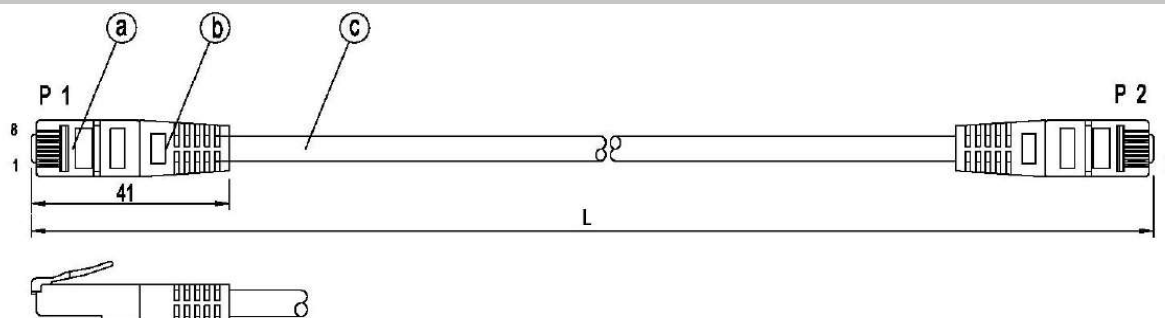

DATENBLATT

RJ45 Patchkabel U/UTP, Cat.6, PVC, CCA, grau

Abbildungen

Item No.	Color	Length (L)
K8100GR.x	grey	0,5m +/- 5mm
K8100MA.x	magenta (pink)	1m +/- 10mm
K8100WS.x	white	1,5m +/- 15mm
K8100GN.x	green	2m +/- 20mm
K8100BL.x	blue	3m +/- 30mm
K8100GE.x	yellow	5m +/- 50mm
K8100RT.x	red	7,5m +/- 75mm
K8100SW.x	black	10m +/- 100mm
K8100OR.x	orange	15m +/- 150mm
		20m +/- 200mm
		25m +/- 250mm
		30m +/- 300mm

Ähnlicher Artikel

K8100WS.1	RJ45 Patchkabel U/UTP, Cat.6, PVC, CCA, weiß
K8100SW.1	RJ45 Patchkabel U/UTP, Cat.6, PVC, CCA, schwarz
K8100RT.1	RJ45 Patchkabel U/UTP, Cat.6, PVC, CCA, rot
K8100OR.1	RJ45 Patchkabel U/UTP, Cat.6, PVC, CCA, orange
K8100MA.1	RJ45 Patchkabel U/UTP, Cat.6, PVC, CCA, magenta
K8100GN.1	RJ45 Patchkabel U/UTP, Cat.6, PVC, CCA, grün
K8100GE.1	RJ45 Patchkabel U/UTP, Cat.6, PVC, CCA, gelb
K8100BL.1	RJ45 Patchkabel U/UTP, Cat.6, PVC, CCA, blau

Dieses Datenblatt wurde maschinell am 05-02-2020 erzeugt. Technische Änderungen vorbehalten.