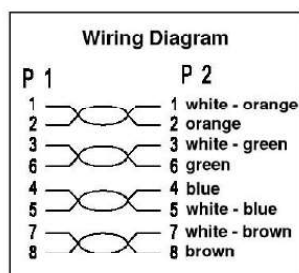

DATENBLATT

RJ45 Patchkabel U/UTP, Cat.6, PVC, CCA, grau

Abbildungen

Item No.	Color	Length (L)
K8100GR.x	grey	0,5m +/- 5mm
K8100MA.x	magenta (pink)	1m +/- 10mm
K8100WS.x	white	1,5m +/- 15mm
K8100GN.x	green	2m +/- 20mm
K8100BL.x	blue	3m +/- 30mm
K8100GE.x	yellow	5m +/- 50mm
K8100RT.x	red	7,5m +/- 75mm
K8100SW.x	black	10m +/- 100mm
K8100OR.x	orange	15m +/- 150mm
		20m +/- 200mm
		25m +/- 250mm
		30m +/- 300mm

Ähnlicher Artikel

K8100WS.1	RJ45 Patchkabel U/UTP, Cat.6, PVC, CCA, weiß
K8100SW.1	RJ45 Patchkabel U/UTP, Cat.6, PVC, CCA, schwarz
K8100RT.1	RJ45 Patchkabel U/UTP, Cat.6, PVC, CCA, rot
K8100OR.1	RJ45 Patchkabel U/UTP, Cat.6, PVC, CCA, orange
K8100MA.1	RJ45 Patchkabel U/UTP, Cat.6, PVC, CCA, magenta
K8100GN.1	RJ45 Patchkabel U/UTP, Cat.6, PVC, CCA, grün
K8100GE.1	RJ45 Patchkabel U/UTP, Cat.6, PVC, CCA, gelb
K8100BL.1	RJ45 Patchkabel U/UTP, Cat.6, PVC, CCA, blau

Dieses Datenblatt wurde maschinell am 05-02-2020 erzeugt. Technische Änderungen vorbehalten.