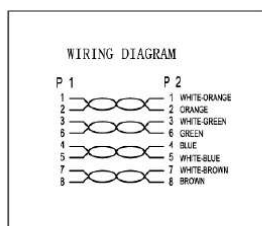

Dieses Datenblatt wurde maschinell am 10-03-2022 erzeugt. Technische Änderungen vorbehalten.

DATENBLATT

RJ45 Patchkabel U/UTP, Cat.6, LSZH, CCA, grau

K8104GR.25	RJ45 Patchkabel U/UTP, Cat.6, LSZH, CCA, 25m, grau	25,0 m
K8104GR.30	RJ45 Patchkabel U/UTP, Cat.6, LSZH, CCA, 30m, grau	30,0 m
K8104GR.50	RJ45 Patchkabel U/UTP, Cat.6, LSZH, CCA, 50m, grau	50,0 m

Abbildungen

NOTE:

1. ANY OPEN OR MISWIRE SHORT OR INTERMITTENCE IS NOT PERMITTED
2. KEEP CLEAN
3. RoHS COMPLIANT
4. PRINTING: CAT.6 U/UTP AWG24/7 stranded x 4 pairs LSZH Cable

NOTE 1:

ITEM NO.	LENGTH
K8104BL.0.5M	500±5mm
K8104BL.1M	1000±10mm
K8104BL.2M	2000±20mm
K8104BL.3M	3000±30mm
K8104BL.5M	5000±50mm
K8104BL.7.5M	7500±75mm
K8104BL.10M	10000±100mm