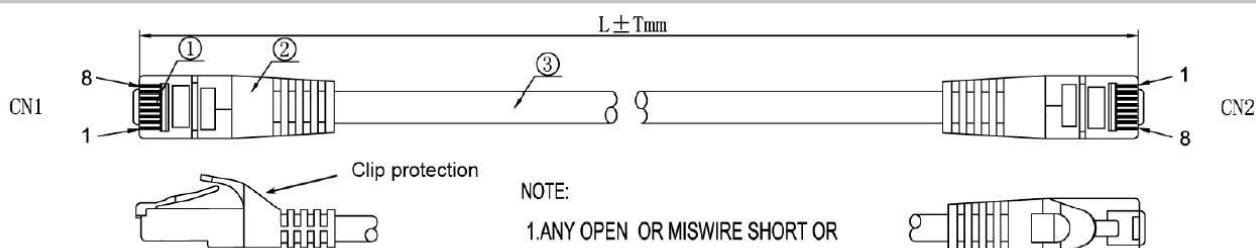

Steckverbinder	IEC 60603-7-4
----------------	---------------

Verfügbare Varianten

Art.Nr.	Bezeichnung	Länge
K8104GR.0,25	RJ45 Patchkabel U/UTP, Cat.6, LSZH, CCA, 0,25m, grau	0,25 m
K8104GR.0,5	RJ45 Patchkabel U/UTP, Cat.6, LSZH, CCA, 0,5m, grau	0,5 m
K8104GR.1	RJ45 Patchkabel U/UTP, Cat.6, LSZH, CCA, 1m, grau	1,0 m
K8104GR.1,5	RJ45 Patchkabel U/UTP, Cat.6, LSZH, CCA, 1,5m, grau	1,5 m
K8104GR.2	RJ45 Patchkabel U/UTP, Cat.6, LSZH, CCA, 2m, grau	2,0 m
K8104GR.3	RJ45 Patchkabel U/UTP, Cat.6, LSZH, CCA, 3m, grau	3,0 m
K8104GR.5	RJ45 Patchkabel U/UTP, Cat.6, LSZH, CCA, 5m, grau	5,0 m
K8104GR.7,5	RJ45 Patchkabel U/UTP, Cat.6, LSZH, CCA, 7,5m, grau	7,5 m
K8104GR.10	RJ45 Patchkabel U/UTP, Cat.6, LSZH, CCA, 10m, grau	10,0 m
K8104GR.15	RJ45 Patchkabel U/UTP, Cat.6, LSZH, CCA, 15m, grau	15,0 m
K8104GR.20	RJ45 Patchkabel U/UTP, Cat.6, LSZH, CCA, 20m, grau	20,0 m

Dieses Datenblatt wurde maschinell am 10-03-2022 erzeugt. Technische Änderungen vorbehalten.

DATENBLATT

RJ45 Patchkabel U/UTP, Cat.6, LSZH, CCA, grau

K8104GR.25	RJ45 Patchkabel U/UTP, Cat.6, LSZH, CCA, 25m, grau	25,0 m
K8104GR.30	RJ45 Patchkabel U/UTP, Cat.6, LSZH, CCA, 30m, grau	30,0 m
K8104GR.50	RJ45 Patchkabel U/UTP, Cat.6, LSZH, CCA, 50m, grau	50,0 m

Abbildungen

NOTE:

1. ANY OPEN OR MISWIRE SHORT OR INTERMITTENCE IS NOT PERMITTED
2. KEEP CLEAN
3. RoHS COMPLIANT
4. PRINTING: CAT.6 U/UTP AWG24/7 stranded x 4 pairs LSZH Cable

NOTE 1:

ITEM NO.	LENGTH
K8104BL.0.5M	500±5mm
K8104BL.1M	1000±10mm
K8104BL.2M	2000±20mm
K8104BL.3M	3000±30mm
K8104BL.5M	5000±50mm
K8104BL.7.5M	7500±75mm
K8104BL.10M	10000±100mm