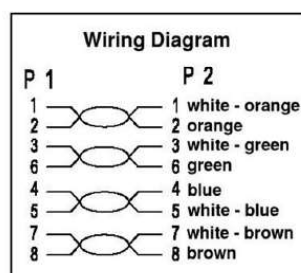

### Abbildungen

Item No.	Color	Length (L)
K8456.x	grey	0,5m +/- 5mm
K8091.x	magenta (pink)	1m +/- 10mm
K8092.x	white	1,5m +/- 15mm
K8093.x	green	2m +/- 20mm
K8094.x	blue	3m +/- 30mm
K8095.x	yellow	5m +/- 50mm
K8096.x	red	7,5m +/- 75mm
K8098.x	black	10m +/- 100mm
K8099.x	orange	15m +/- 150mm
		20m +/- 200mm
		25m +/- 250mm
		30m +/- 300mm