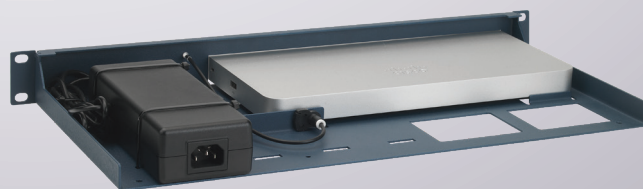

Product Line
CISRACK

Type
RM-CI-T6

Supported Models **MERAKI MX68**
MERAKI MX68W
MERAKI MX68CW

DIMENSIONS 1U

COLOR Metallic Blue

PACKING DIMENSIONS 80 x 520 x 270 mm

3.14 x 20.47 x 10.63 in

PRODUCT DIMENSIONS 44 x 482 x 217 mm

(height x width x depth) 1.73 x 18.98 x 8.54 in

Cisco Appliance

ALL THE REASONS TO RACK YOUR APPLIANCE

- Rackmount.IT kits clean up your 19 inch rack and increase the reliability of your appliance.
- Easy 5-minute assembly in a 19 inch rack.
- Front facing network connections.
- Fixed appliance and power supply.
- Next to standard models, Rackmount.IT provides custom made kits in any color on project basis.