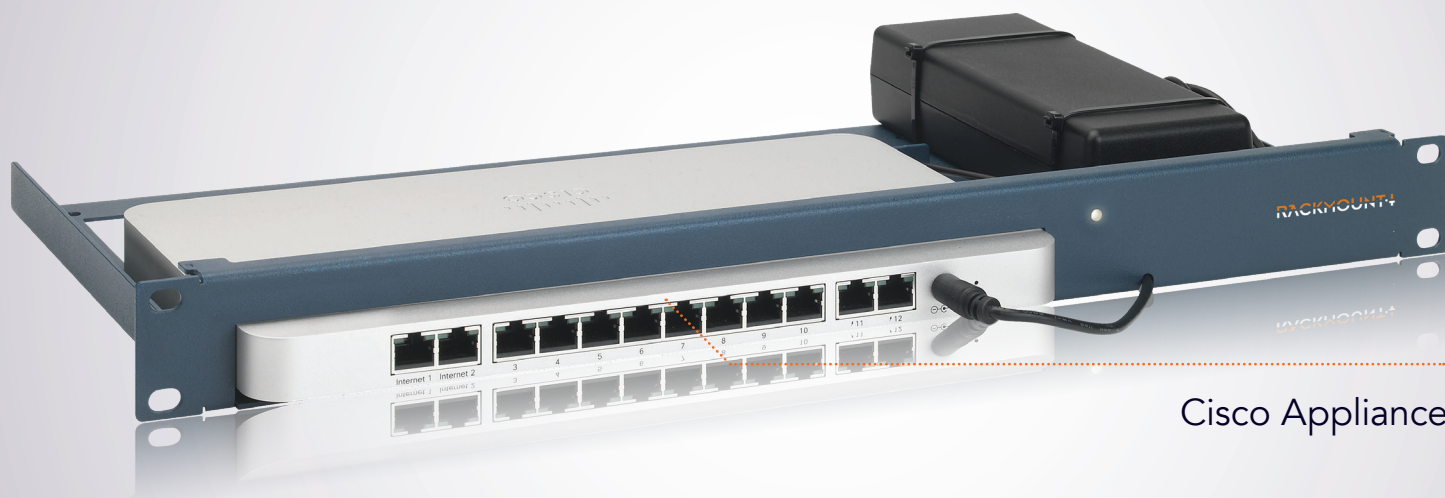

Product Line
CISRACK

Type
RM-CI-T6

Supported Models **MERAKI MX68**
MERAKI MX68W
MERAKI MX68CW

DIMENSIONS 1U

COLOR Metallic Blue

PACKING DIMENSIONS 80 x 520 x 270 mm

3.14 x 20.47 x 10.63 in

PRODUCT DIMENSIONS 44 x 482 x 217 mm

(height x width x depth) 1.73 x 18.98 x 8.54 in

Cisco Appliance

ALL THE REASONS TO RACK YOUR APPLIANCE

- Rackmount.IT kits clean up your 19 inch rack and increase the reliability of your appliance.
- Easy 5-minute assembly in a 19 inch rack.
- Front facing network connections.
- Fixed appliance and power supply.
- Next to standard models, Rackmount.IT provides custom made kits in any color on project basis.